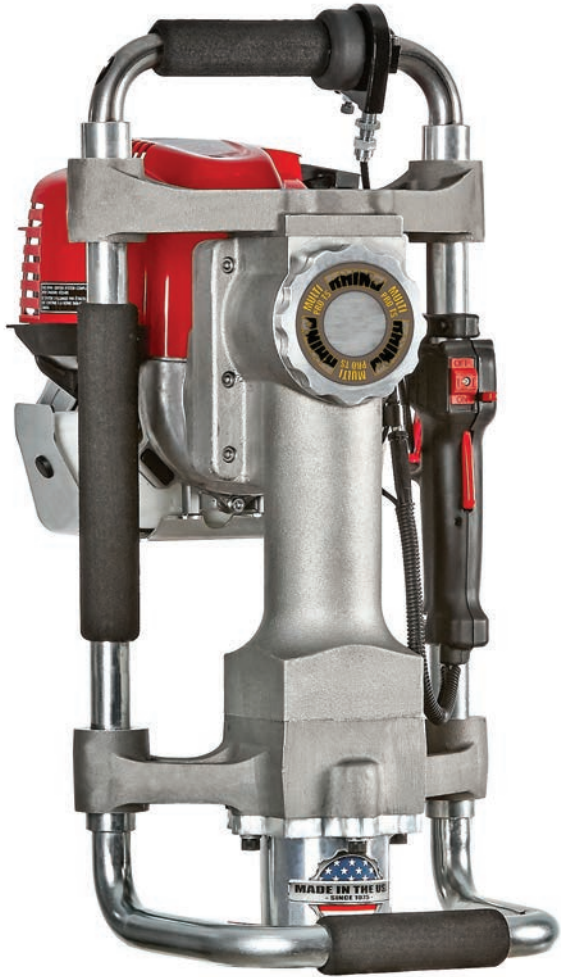

Multi-ProTM

Tent Stake Driver

Pneumatic • Hydraulic • Gasoline
Professional Grade Tools

For Professional Tent Installers

The Multi-ProTM Tent Stake Driver has ergonomic features that allow the user to start the post driver with the standard side throttle, but then finish driving with the post driver holding the additional top throttle.

Includes the following features:

- Comes with Rhino[®] Tent Stake Chuck installed.
- Top Throttle installed for easier tent stake driving with less bending for the installer.
- Service Kit for general maintenance
- Equipped with Rhino's CISTM Vibration Dampening.
- Padded grip for handling comfort.
- Removable bottom handle.
- Made in the U.S.A.

See it in action!

Use your phone to scan the QR code to view a Multi-Pro Tent Stake Driver Video on YouTube

Applications

| Types & Sizes of Posts to be Driven O.D.(outside dimensions) | Chuck/Adapter |
|--------------------------------------------------------------|-----------------------------|
| Tent Stake, 3/4" to 2-1/2" | Tent Stake Chuck (Included) |

Specifications

| | |
|------------------------|----------------------------------------------------|
| Master Chuck ID | 2.5" (63.5 mm) |
| Driver Only Dimensions | 11" W x 14" D x 23.5" H (280 x 356 x 597 mm) |
| Driver Only Weight | 42.2 lbs. (19.1 kg) |
| Engine | Honda GX35 4-Stroke |
| BPM (beats per minute) | 1720 (approximate) |
| Fuel | Unleaded Gas, 86 Octane or Higher |
| Fuel Capacity | 0.67 qt. (0.63 ltr) |
| Engine Oil | SAE 10W-30 |
| Lubricant | Rhino Pro Series Grease |
| Shipping Weight | 54.5 lbs. (25 kg) |
| Shipping Dimensions | 30.5" L x 15" W x 18.25" H (775 x 381 x 464 mm) |